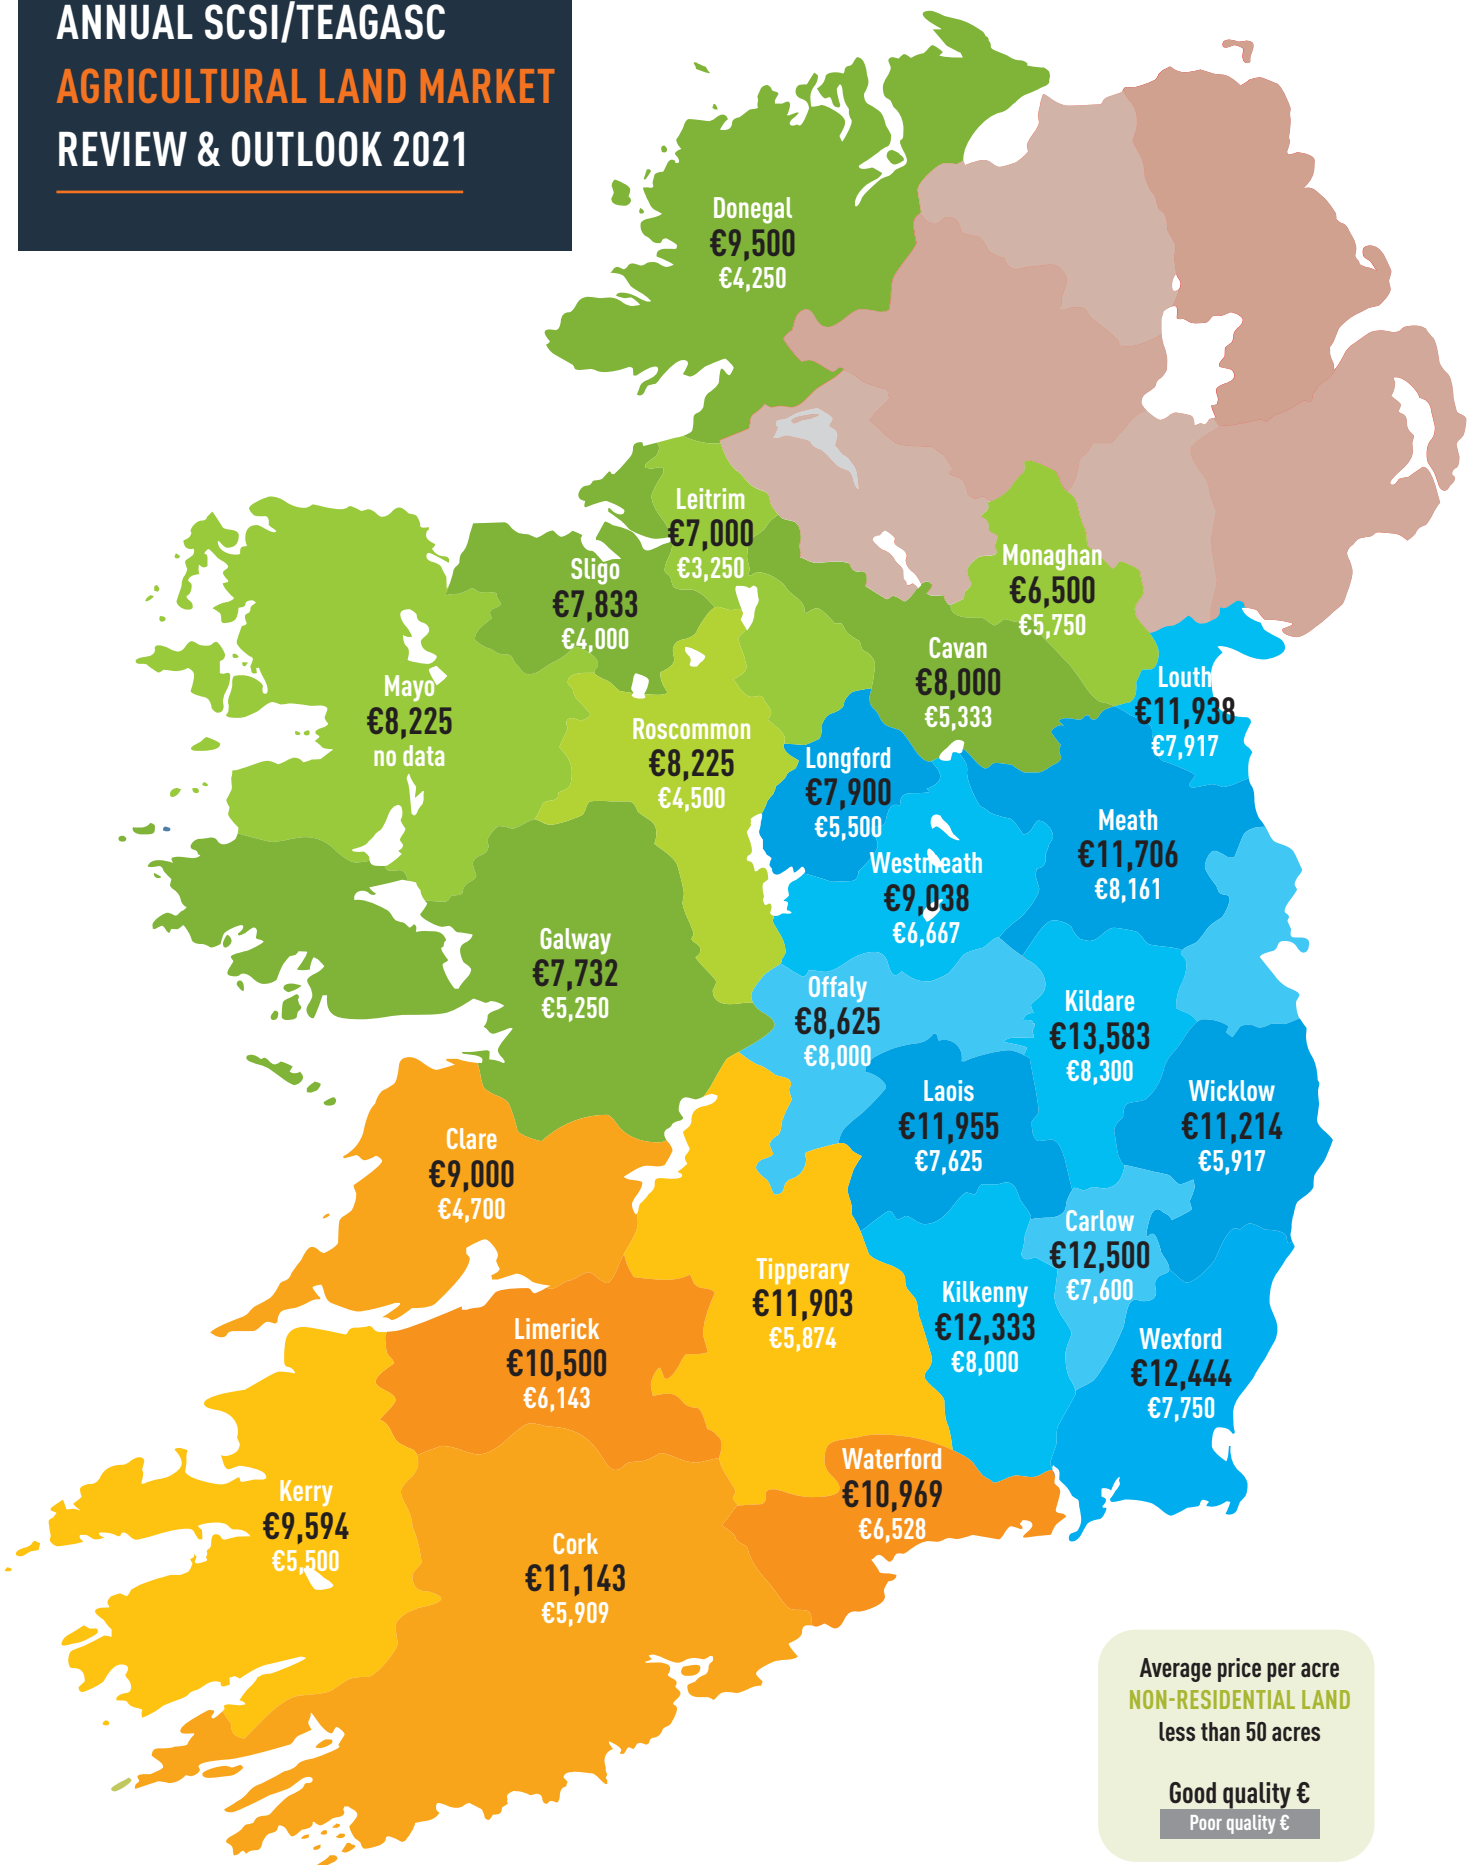

ANNUAL SCSI/TEAGASC AGRICULTURAL LAND MARKET REVIEW & OUTLOOK 2021

COUNTY PRICE GUIDE

Average price per acre
NON-RESIDENTIAL LAND
less than 50 acres

Good quality €
Poor quality €